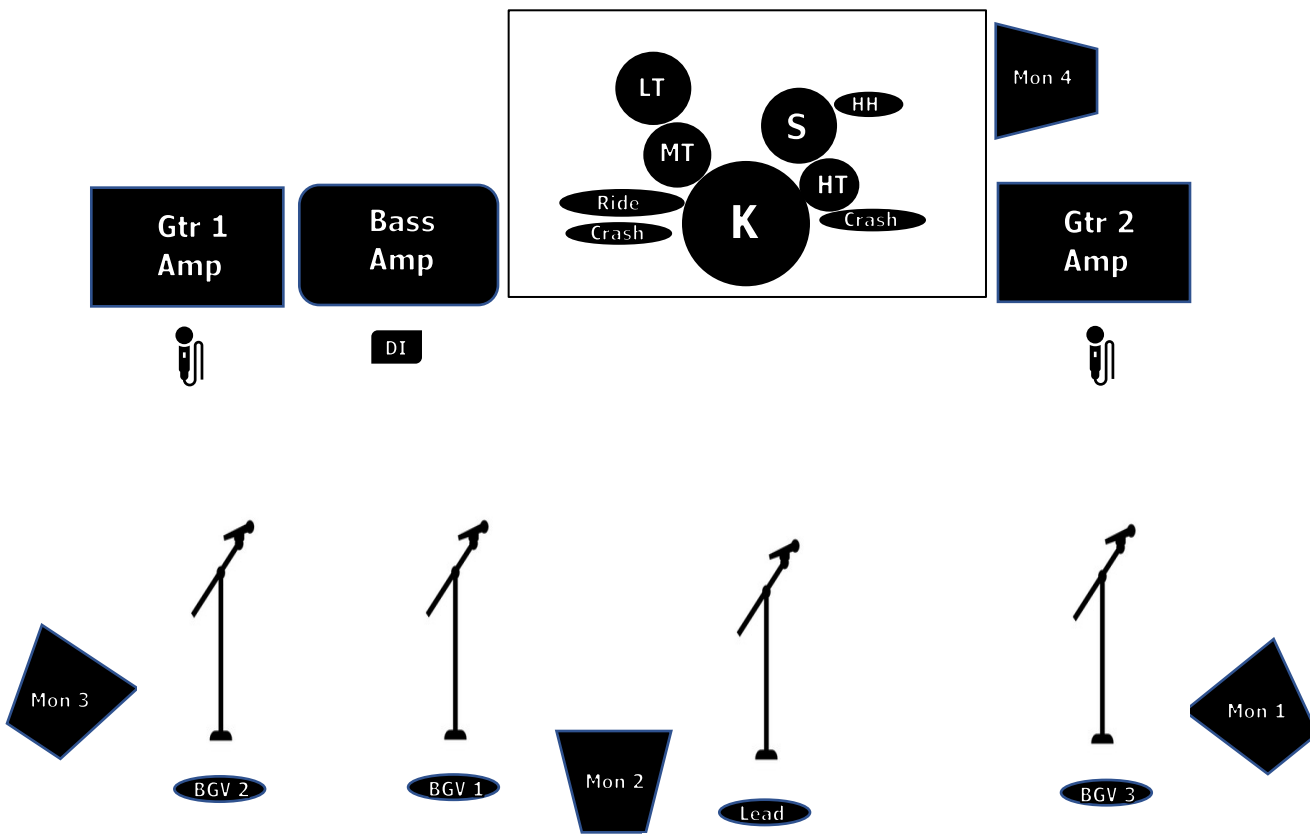

## Shotgun Orchestra - Stage Plot

\*Lead vox needs two channels for stereo effects processor pedal\*